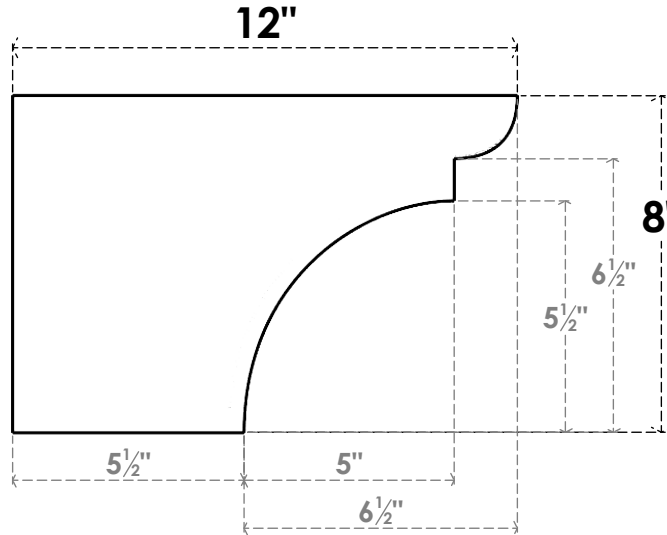

ITEM NUMBER: RFTURO06X08000X12000X008YOR00RCPR

6"W X 8"H X 12"L TIMBERTHANE ROUGH CEDAR YORKTOWN FAUX WOOD OPEN RAFTER TAIL, 8"L END, PRIMED TAN

SIDE PROFILE

ISOMETRIC

FRONT PROFILE

GENERATED DATE : 03/02/2023