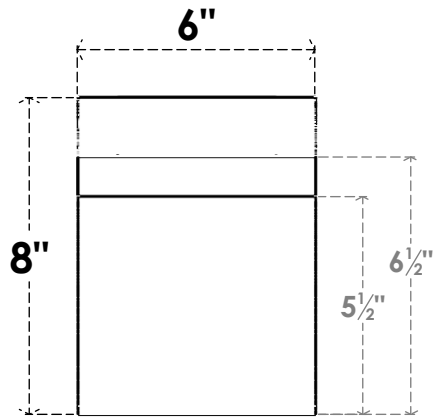

ITEM NUMBER: RFTURO06X08000X12000X008YOR00RCPR

6"W X 8"H X 12"L TIMBERTHANE ROUGH CEDAR YORKTOWN FAUX WOOD OPEN RAFTER TAIL, 8"L END, PRIMED TAN

SIDE PROFILE

ISOMETRIC

FRONT PROFILE

GENERATED DATE : 03/02/2023