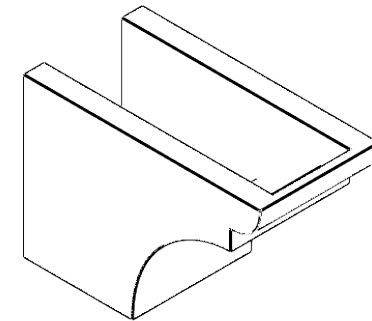

ITEM NUMBER: RFTURO06X08000X12000X008YOR00RCPR

6"W X 8"H X 12"L TIMBERTHANE ROUGH CEDAR YORKTOWN FAUX WOOD OPEN RAFTER TAIL, 8"L END, PRIMED TAN

SIDE PROFILE

ISOMETRIC

FRONT PROFILE

GENERATED DATE : 03/02/2023

EKENA MILLWORK
2300 WEST MAIN ST.
CLARKSVILLE, TX 75426
TOLL FREE: 866-607-0453
WWW.EKENAMILLWORK.COM

NOTES

1. INSTALLATION TO BE COMPLETED IN ACCORDANCE WITH MANUFACTURER'S SPECIFICATIONS.
2. DRAWING MAY NOT BE TO SCALE
3. THIS DRAWING IS INTENDED FOR DESIGN AND PLANNING PURPOSES ONLY.
4. ALL INFORMATION CONTAINED HEREIN WAS CURRENT AT THE TIME OF DEVELOPMENT BUT MUST BE REVIEWED AND APPROVED BY THE PRODUCT MANUFACTURER TO BE CONSIDERED ACCURATE.
5. TIMBERTHANE ARCHITECTURAL PRODUCTS ARE MADE FROM HIGH DENSITY URETHANE AND COME FACTORY PRIMED